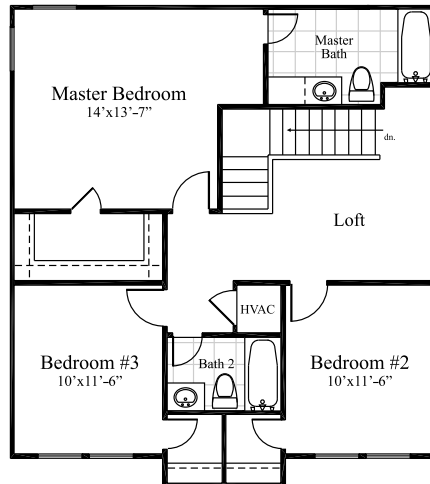

## 4623 Shining Waters

Community: Ida Creek

Square Feet: 1,550

Levels: 2-Story

Bed Rooms: 3

Bath Rooms: 2.5

Garage: 11'x20'

**Call or stop by the office to view this home!**

★ Special pricing on this home for a limited time only!

First Floor - Peninsula Kitchen

Second Floor - Three Bedrooms with Loft