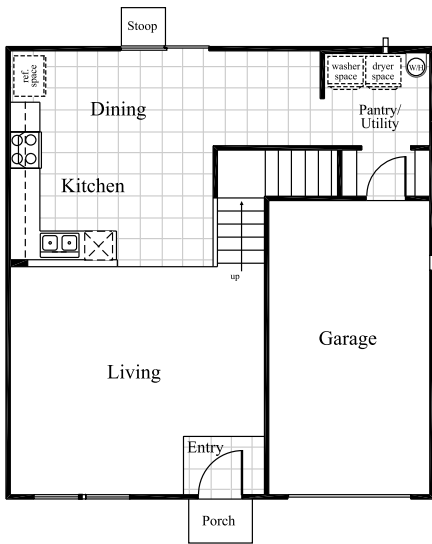

## 4623 Shining Waters

Community: Ida Creek

Square Feet: 1,550

Levels: 2-Story

Bed Rooms: 3

Bath Rooms: 2.5

Garage: 11'x20'

**Call or stop by the office to view this home!**

★ Special pricing on this home for a limited time only!

First Floor - Peninsula Kitchen

Second Floor - Three Bedrooms with Loft