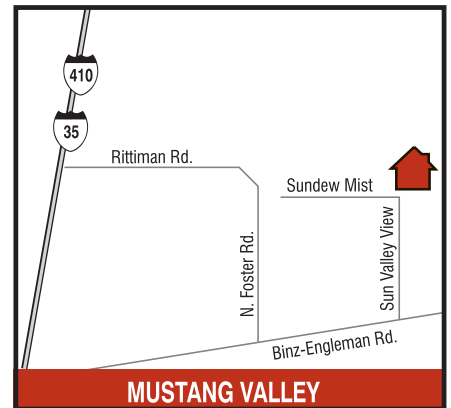

Contact Info:

7735 Sundew Mist
San Antonio, TX 78244

210.666.3113

Square footage and dimensions are by architectural design and will vary by actual construction. Plans, specifications, and pricing subject to change without notice. Colors and final appearance may differ from this artist's rendition. Artist's rendition does not show true height of wainscot. See sales counselor for actual elevation.

www.fieldstone-homes.com